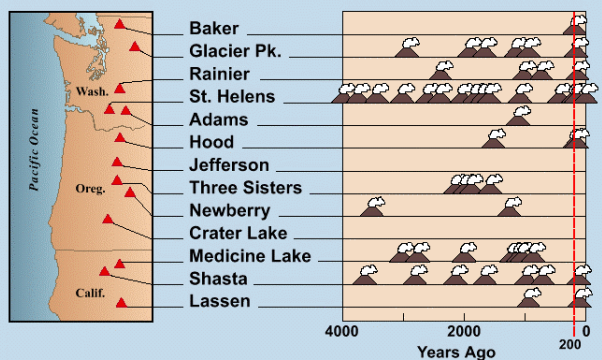

Cascade Volcano Hazards

Reference:

<http://vulcan.wr.usgs.gov/Volcanoes/>

Cascade Eruptions During The Past 4,000 Years

Mount Baker History

Glacier Peak Hazard Map

Mount Rainier

Mount Shasta Avalanche