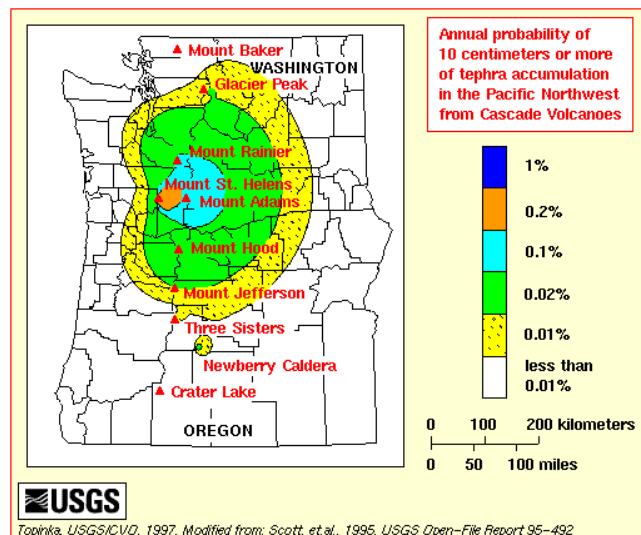

Cascade Volcano Hazards

Reference:

<http://vulcan.wr.usgs.gov/Volcanoes/>

Cascade Eruptions During The Past 4,000 Years

Mount Baker History

Glacier Peak Hazard Map

Mount Rainier

Mount Shasta Avalanche