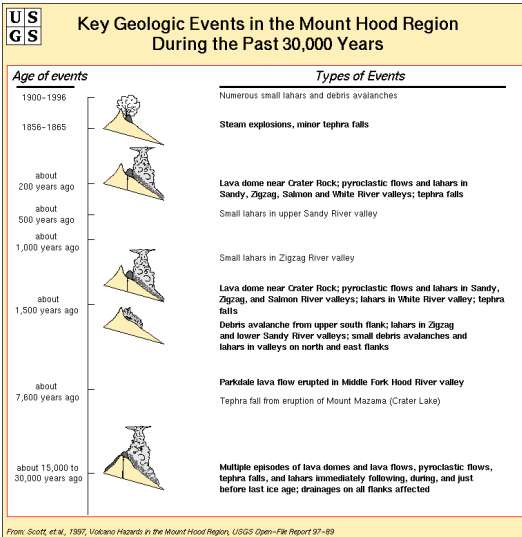

Cascade Volcano Hazards

Reference:

<http://vulcan.wr.usgs.gov/Volcanoes/>

Cascade Eruptions During The Past 4,000 Years

Mount Baker History

Glacier Peak Hazard Map

Mount Rainier

Mount Shasta Avalanche