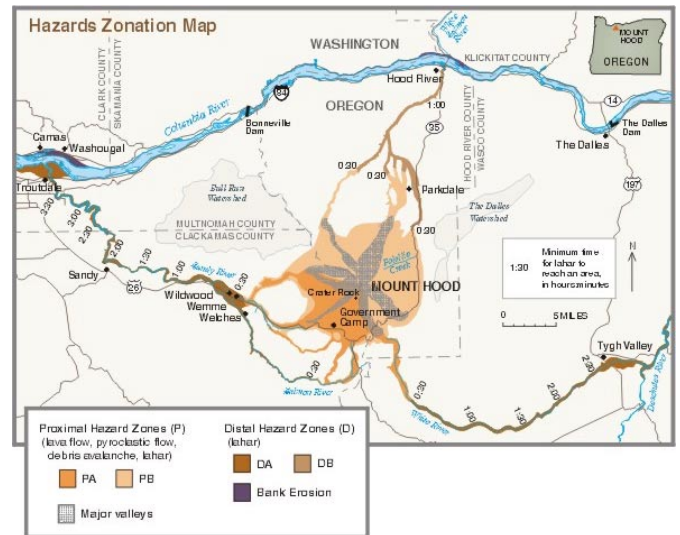

Cascade Volcano Hazards

Reference:

<http://vulcan.wr.usgs.gov/Volcanoes/>

Cascade Eruptions During The Past 4,000 Years

Mount Baker History

Glacier Peak Hazard Map

Mount Rainier

Mount Shasta Avalanche